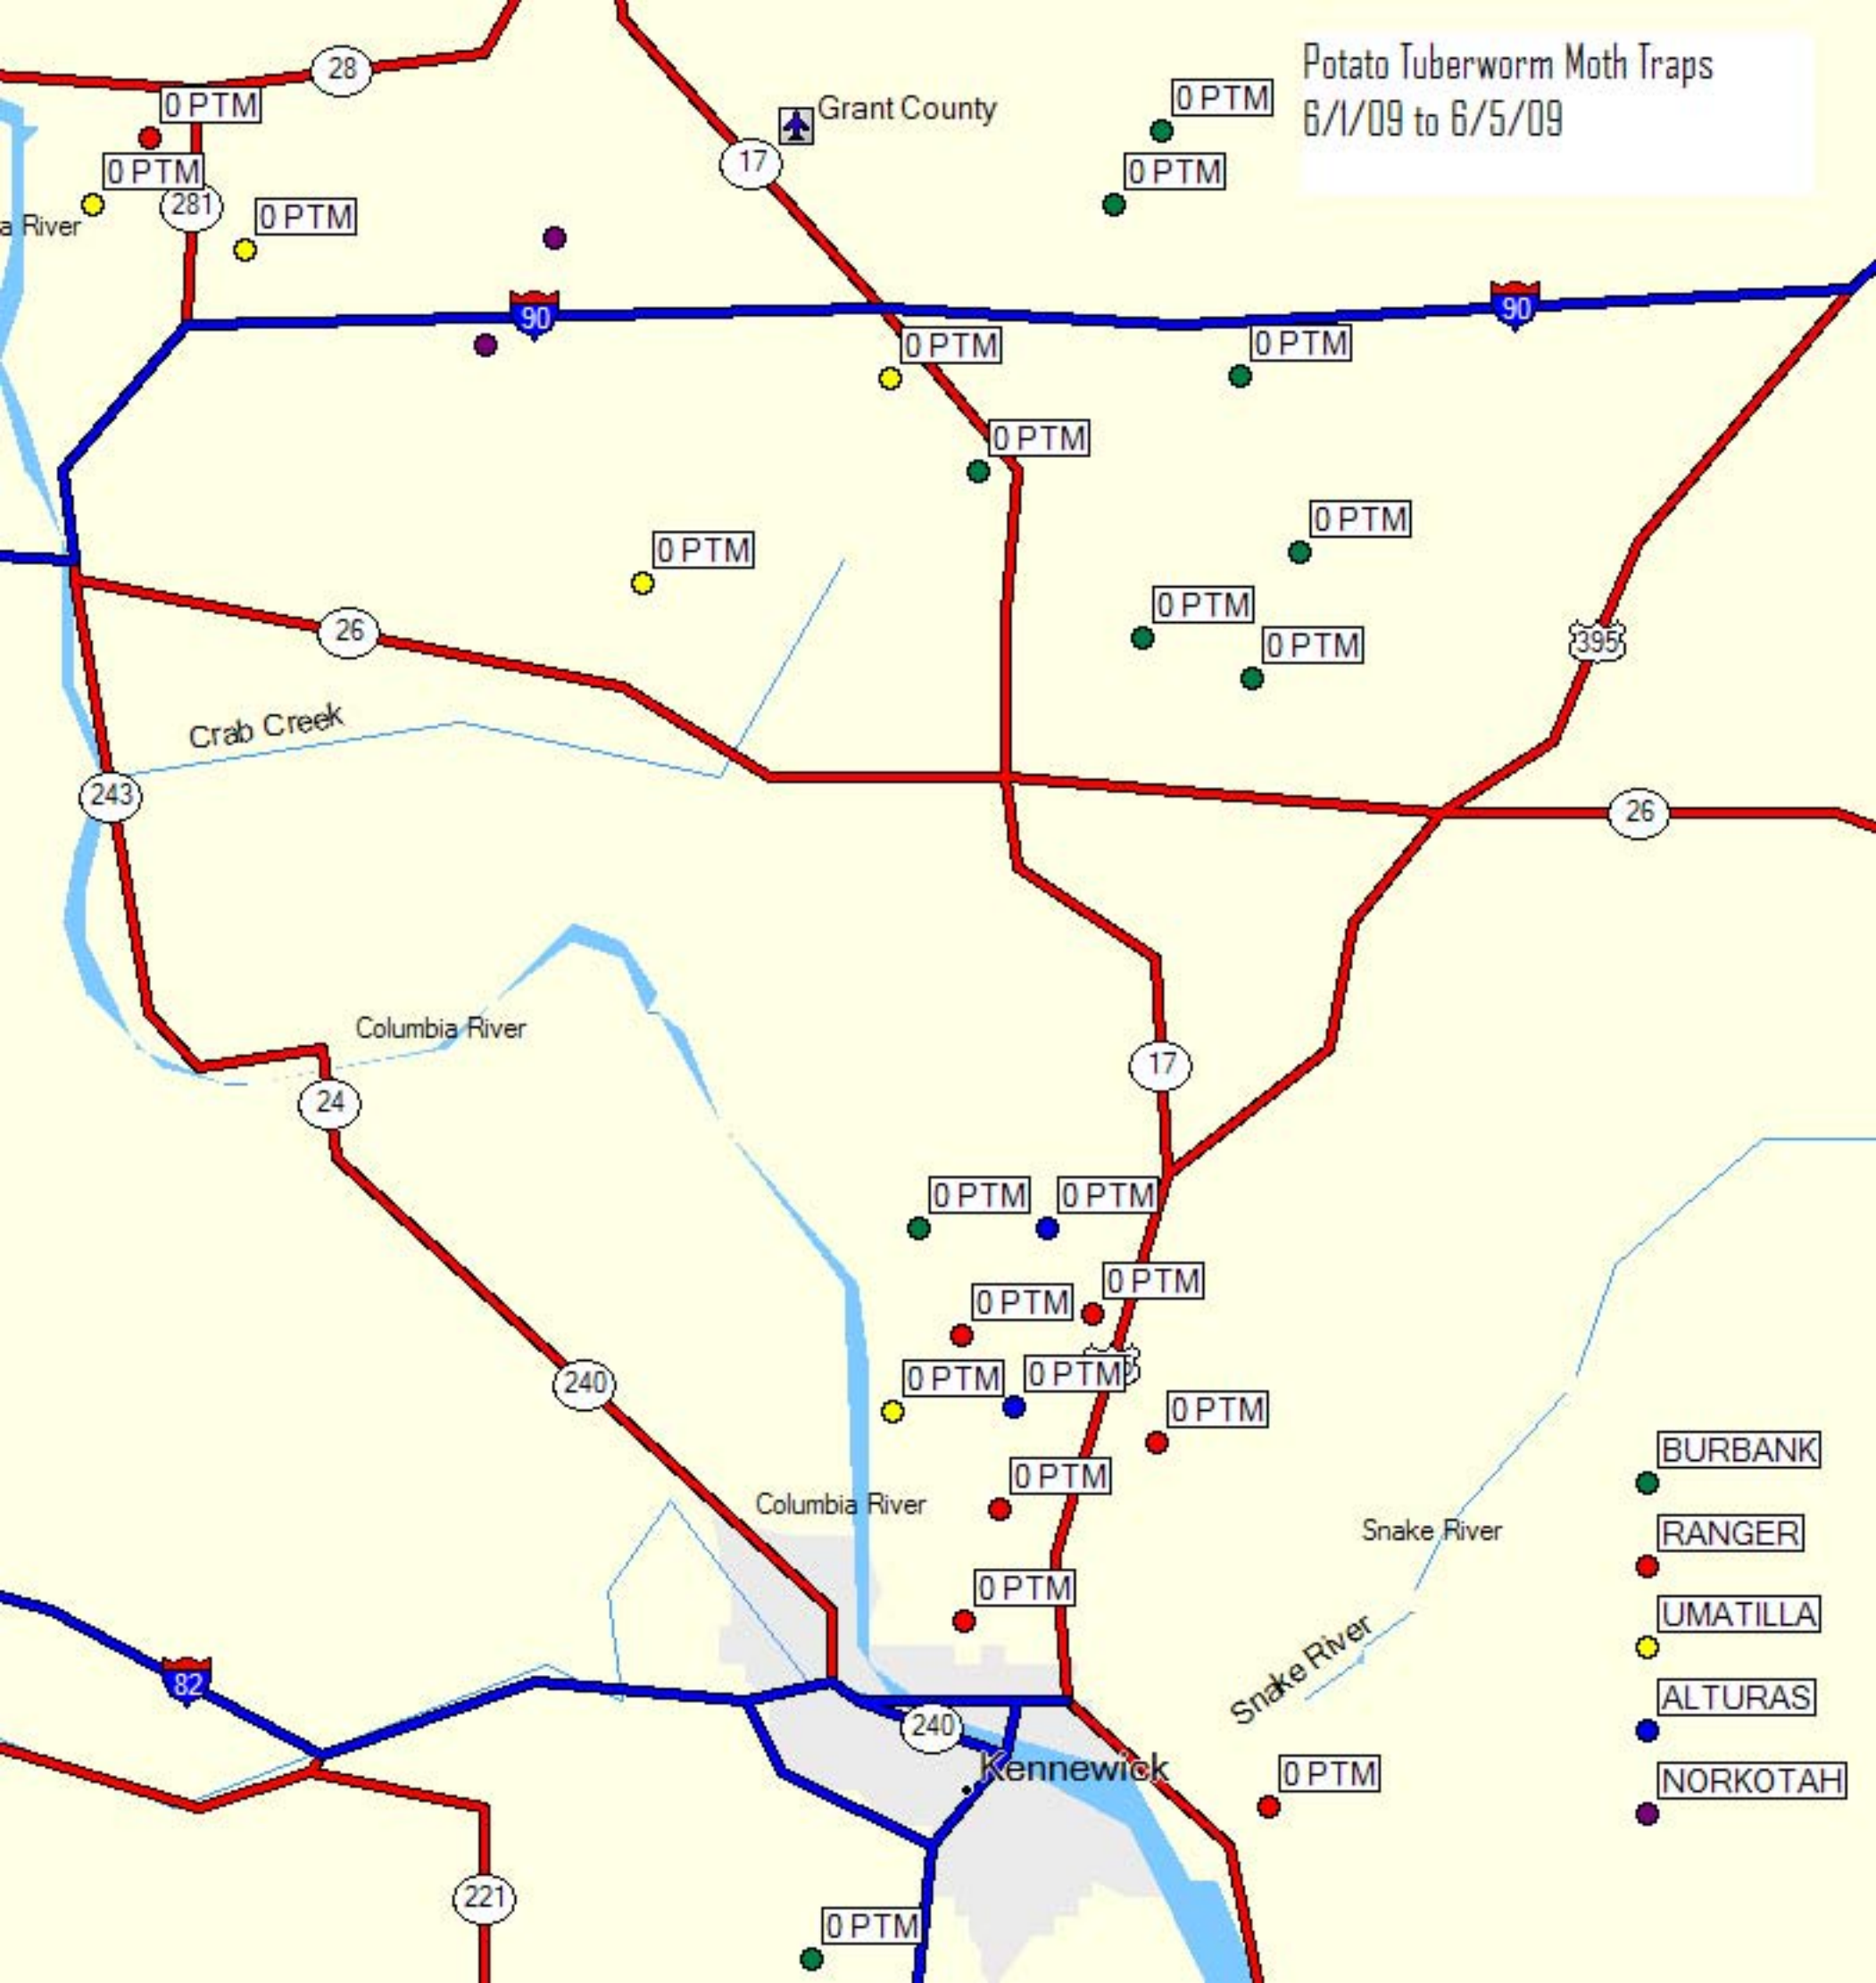

Potato Tuberworm Moth Traps  
6/1/09 to 6/5/09

- BURBANK
- RANGER
- UMATILLA
- ALTURAS
- NORKOTAH