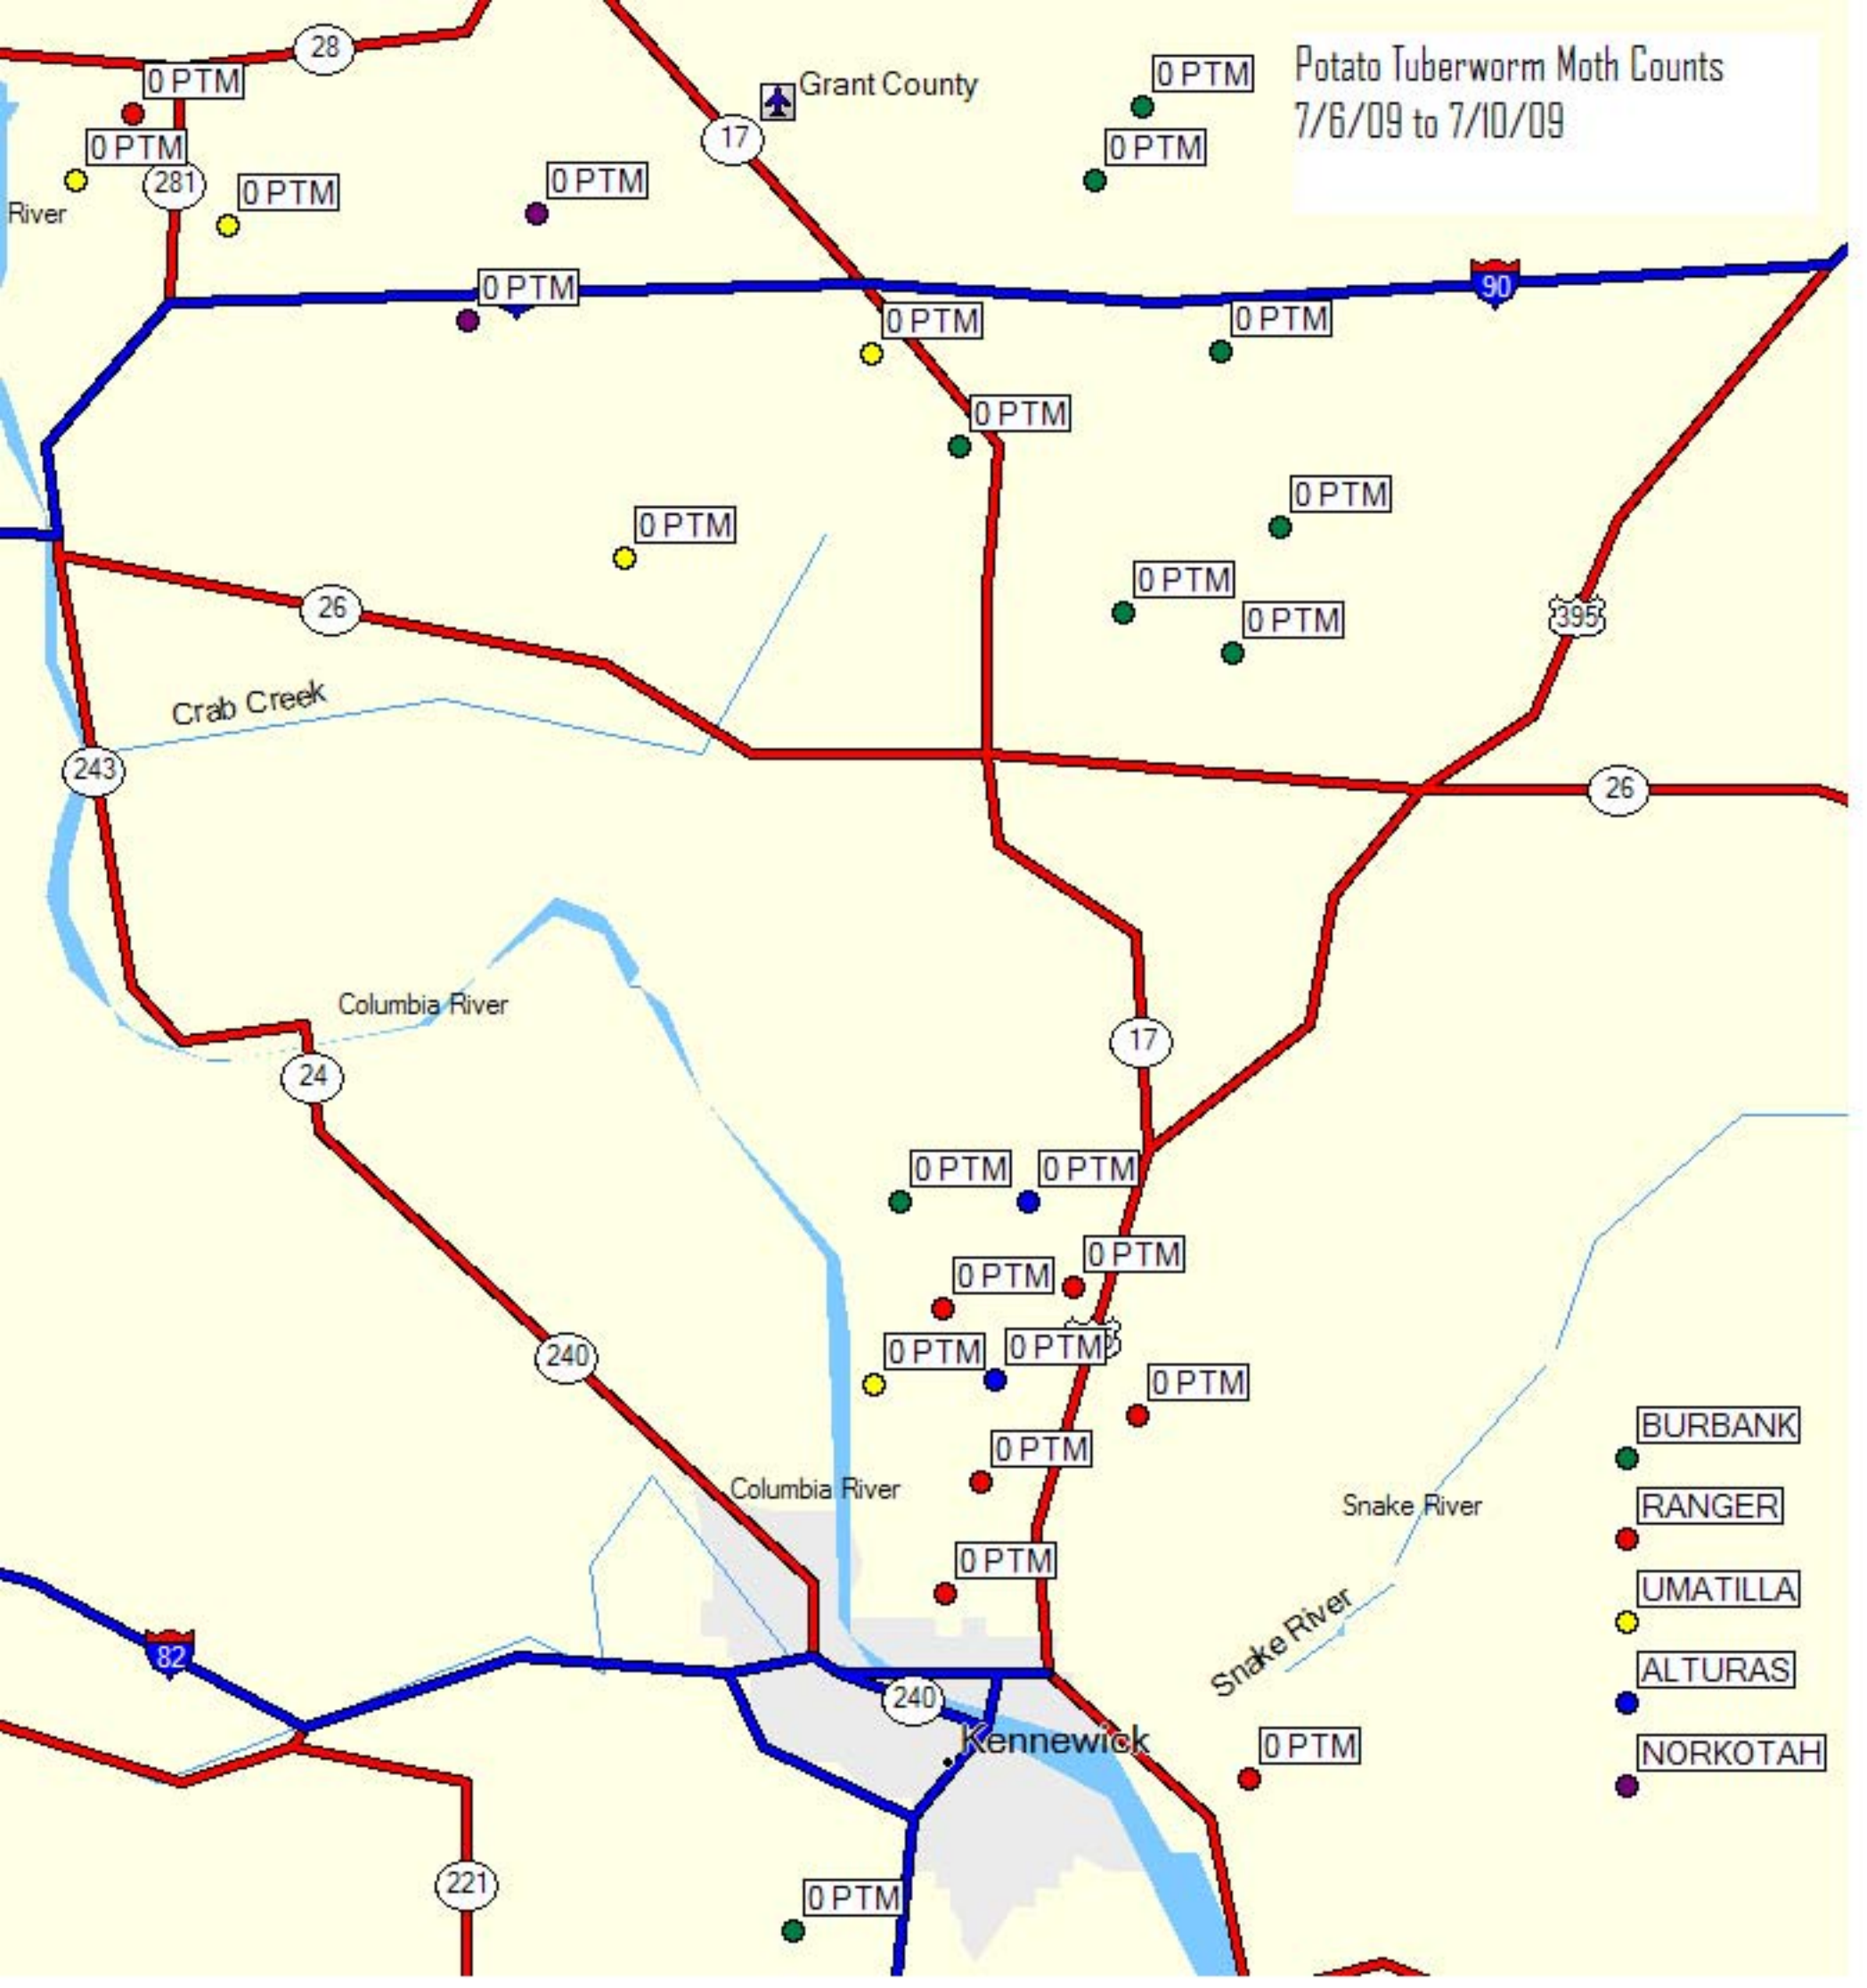

Potato Tuberworm Moth Counts
7/6/09 to 7/10/09

- BURBANK
- RANGER
- UMATILLA
- ALTURAS
- NORKOTAH