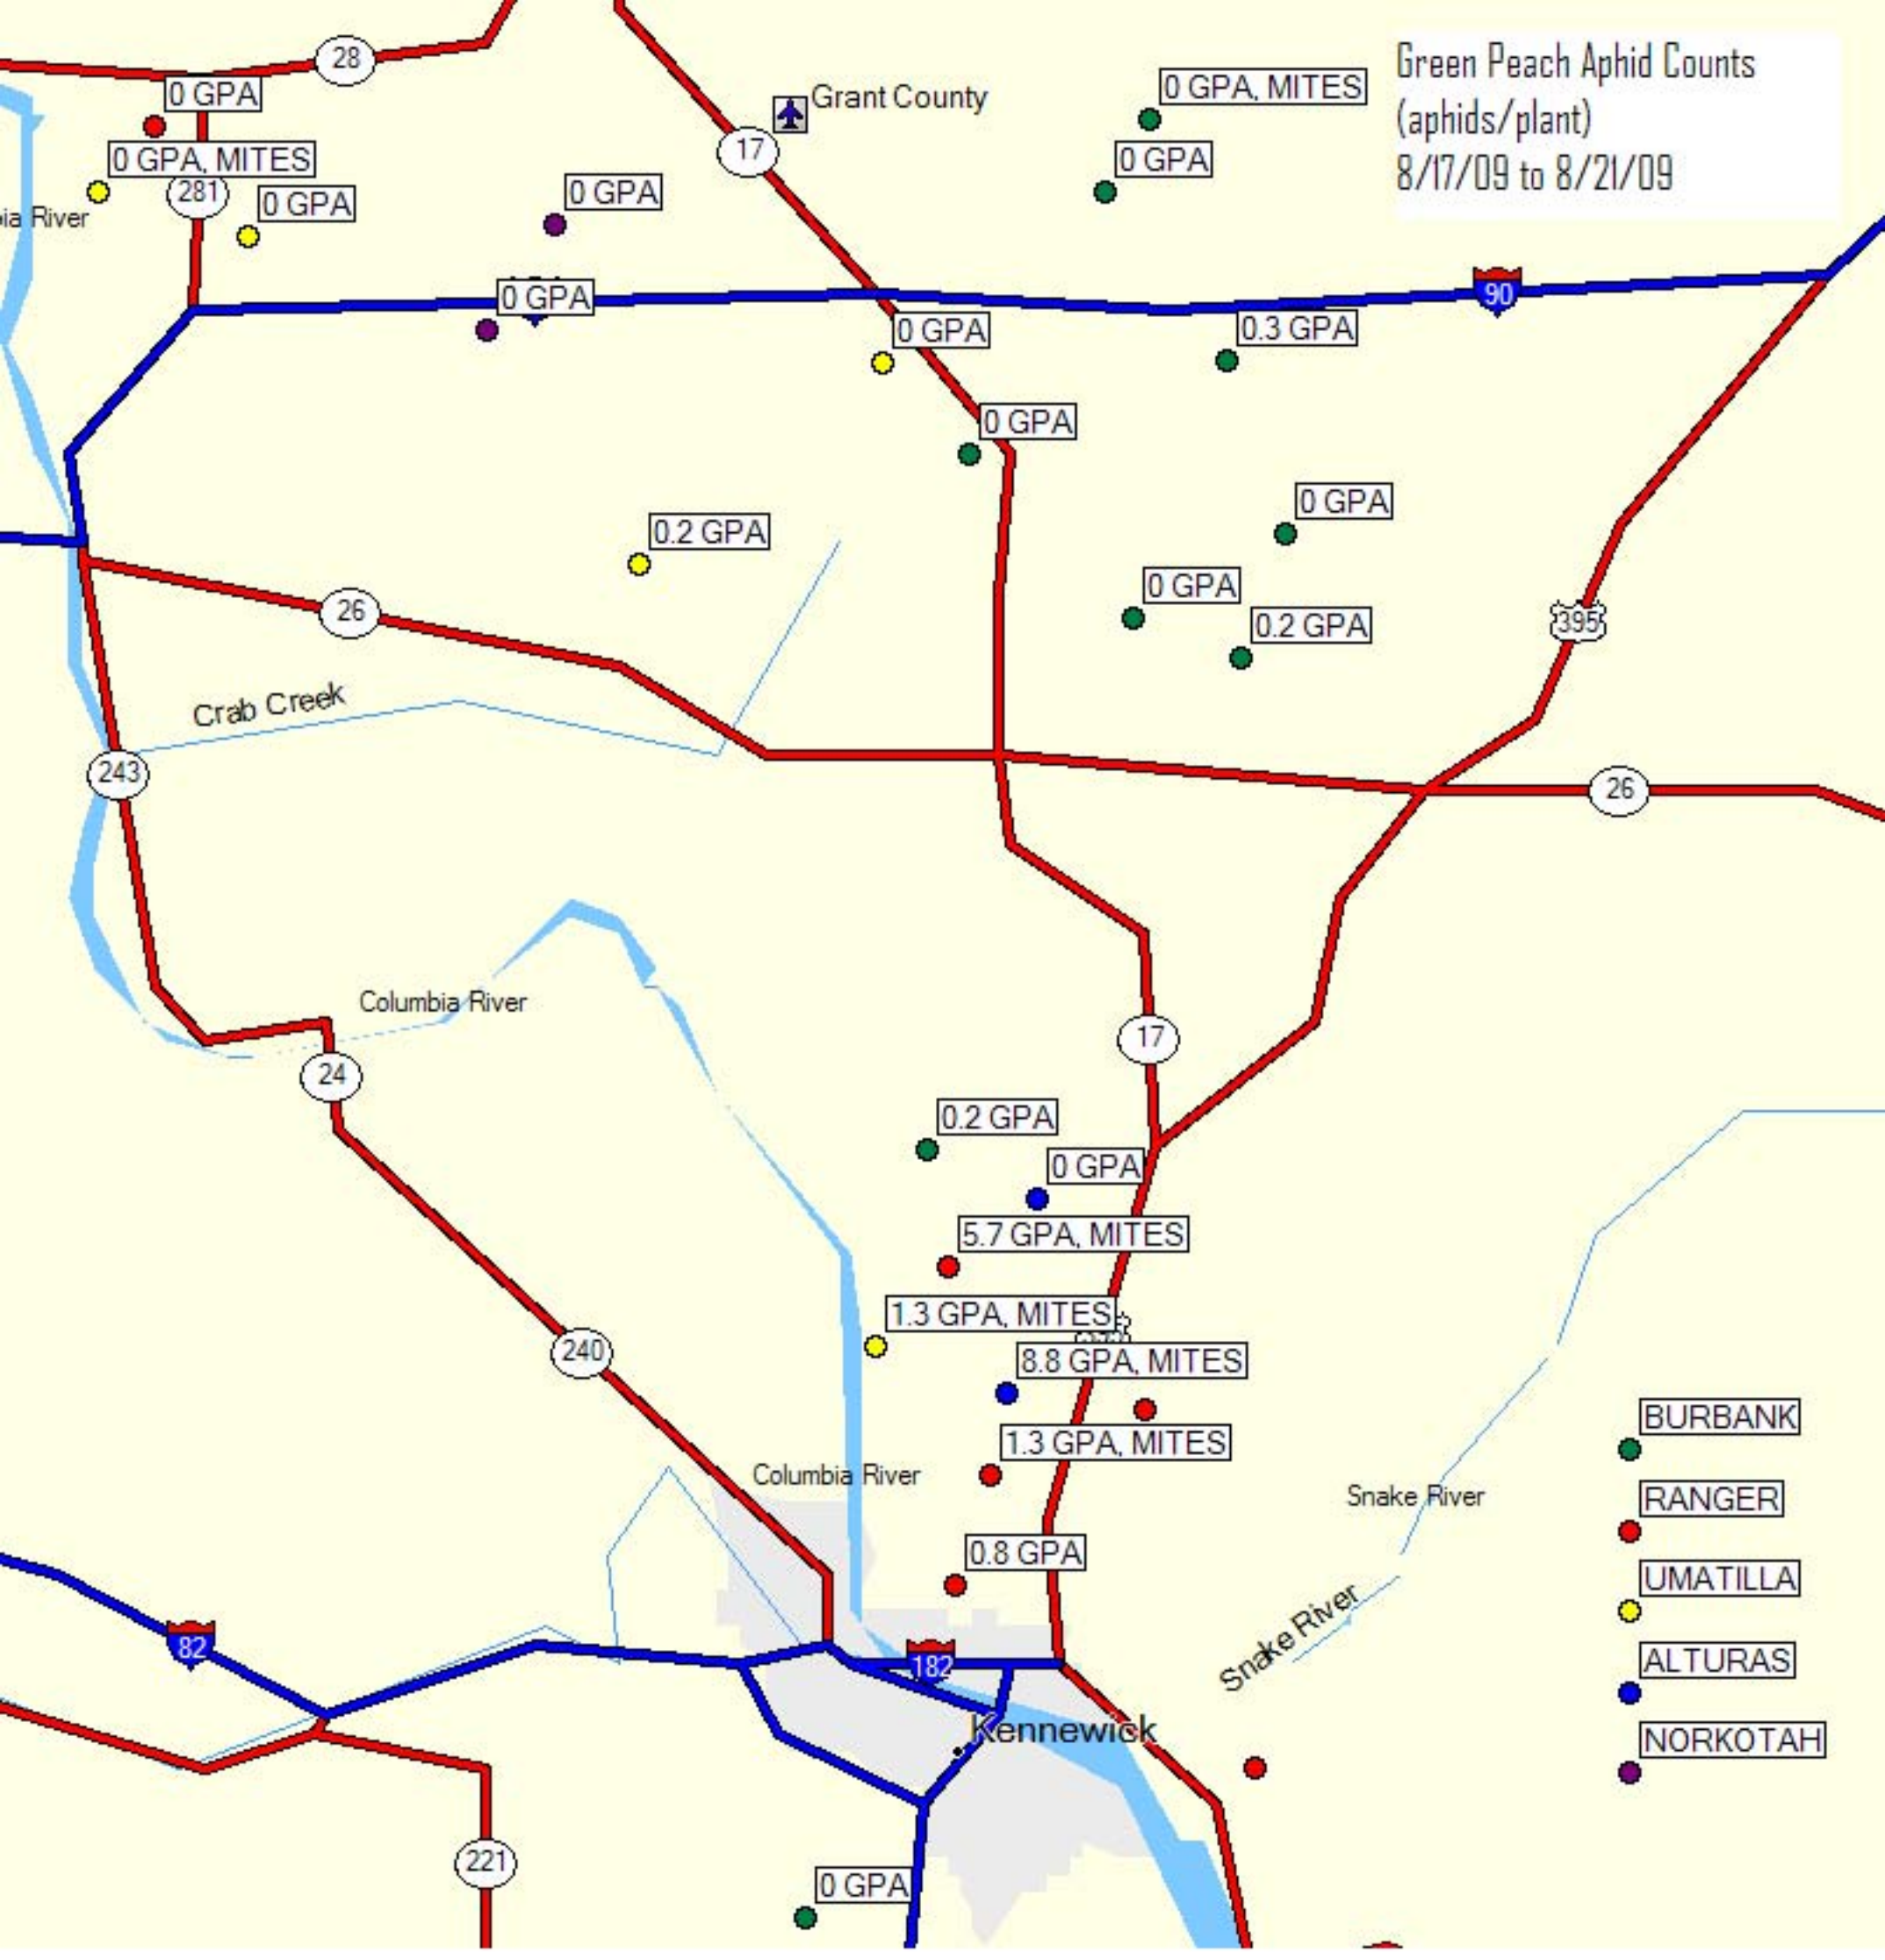

Green Peach Aphid Counts
(aphids/plant)
8/17/09 to 8/21/09

- BURBANK
- RANGER
- UMATILLA
- ALTURAS
- NORKOTAH