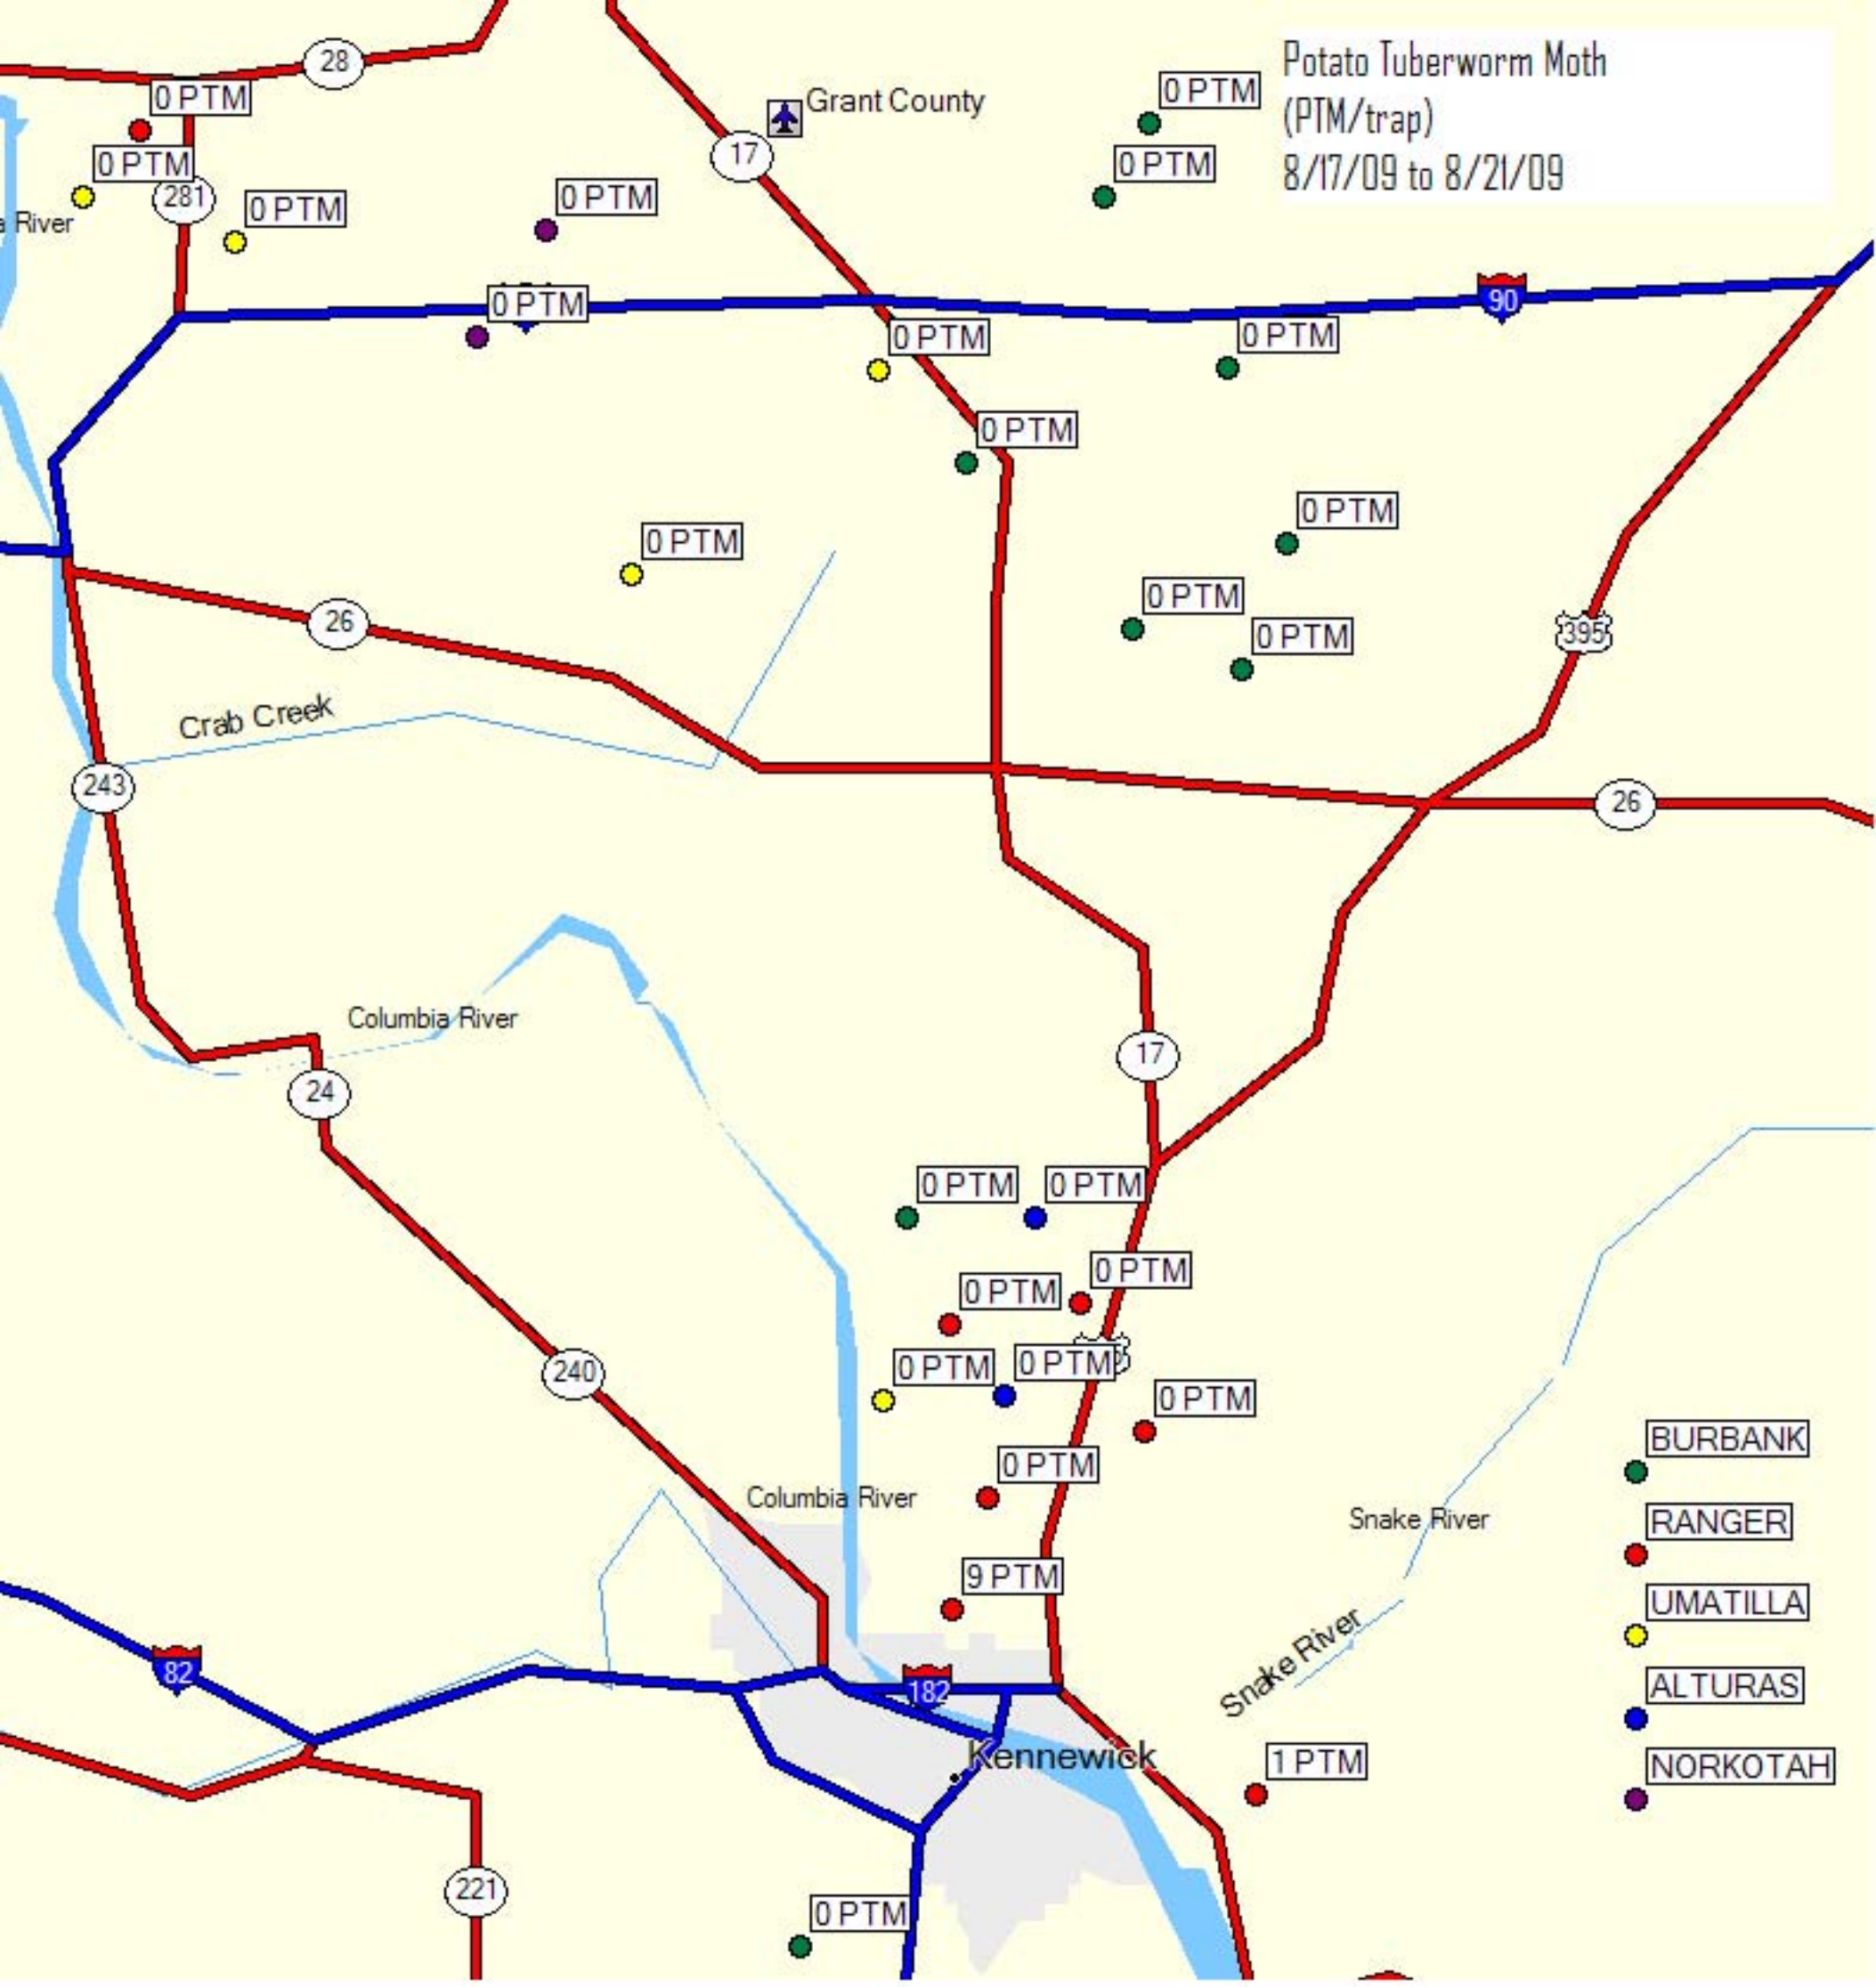

Potato Tuberworm Moth  
(PTM/trap)  
8/17/09 to 8/21/09

- BURBANK
- RANGER
- UMATILLA
- ALTURAS
- NORKOTAH