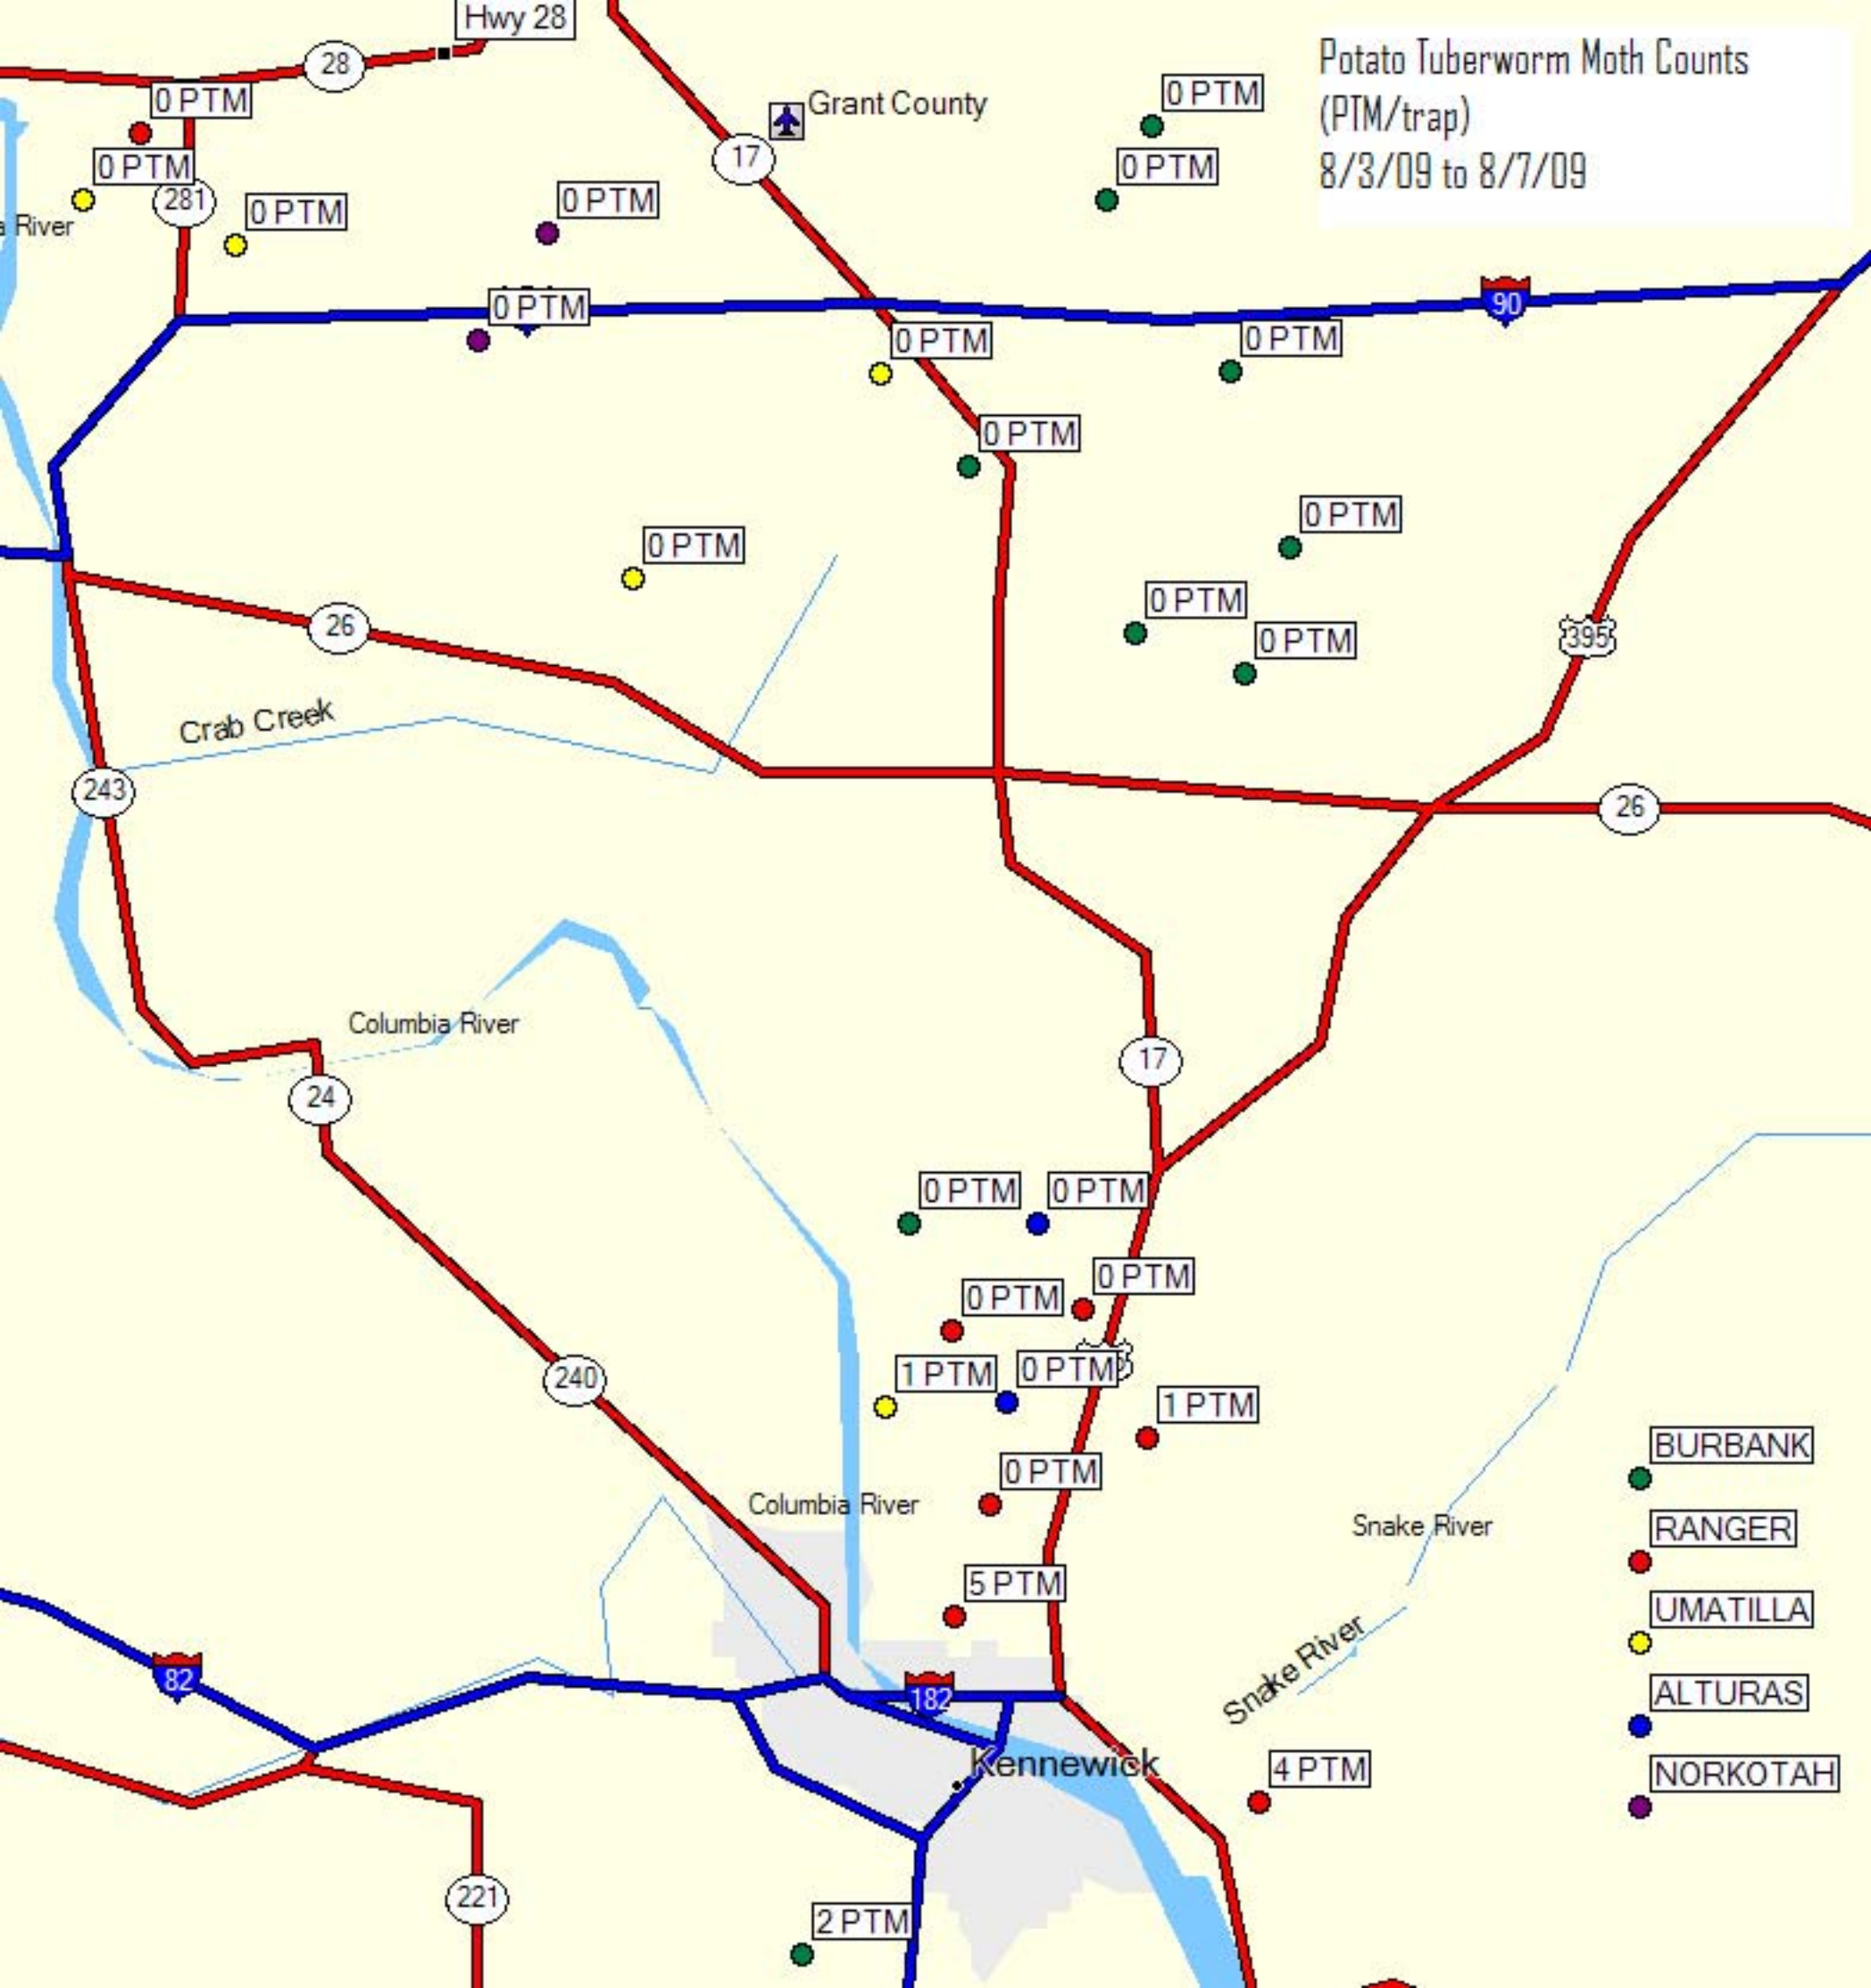

Potato Tuberworm Moth Counts
(PTM/trap)
8/3/09 to 8/7/09

- BURBANK
- RANGER
- UMATILLA
- ALTURAS
- NORKOTAH